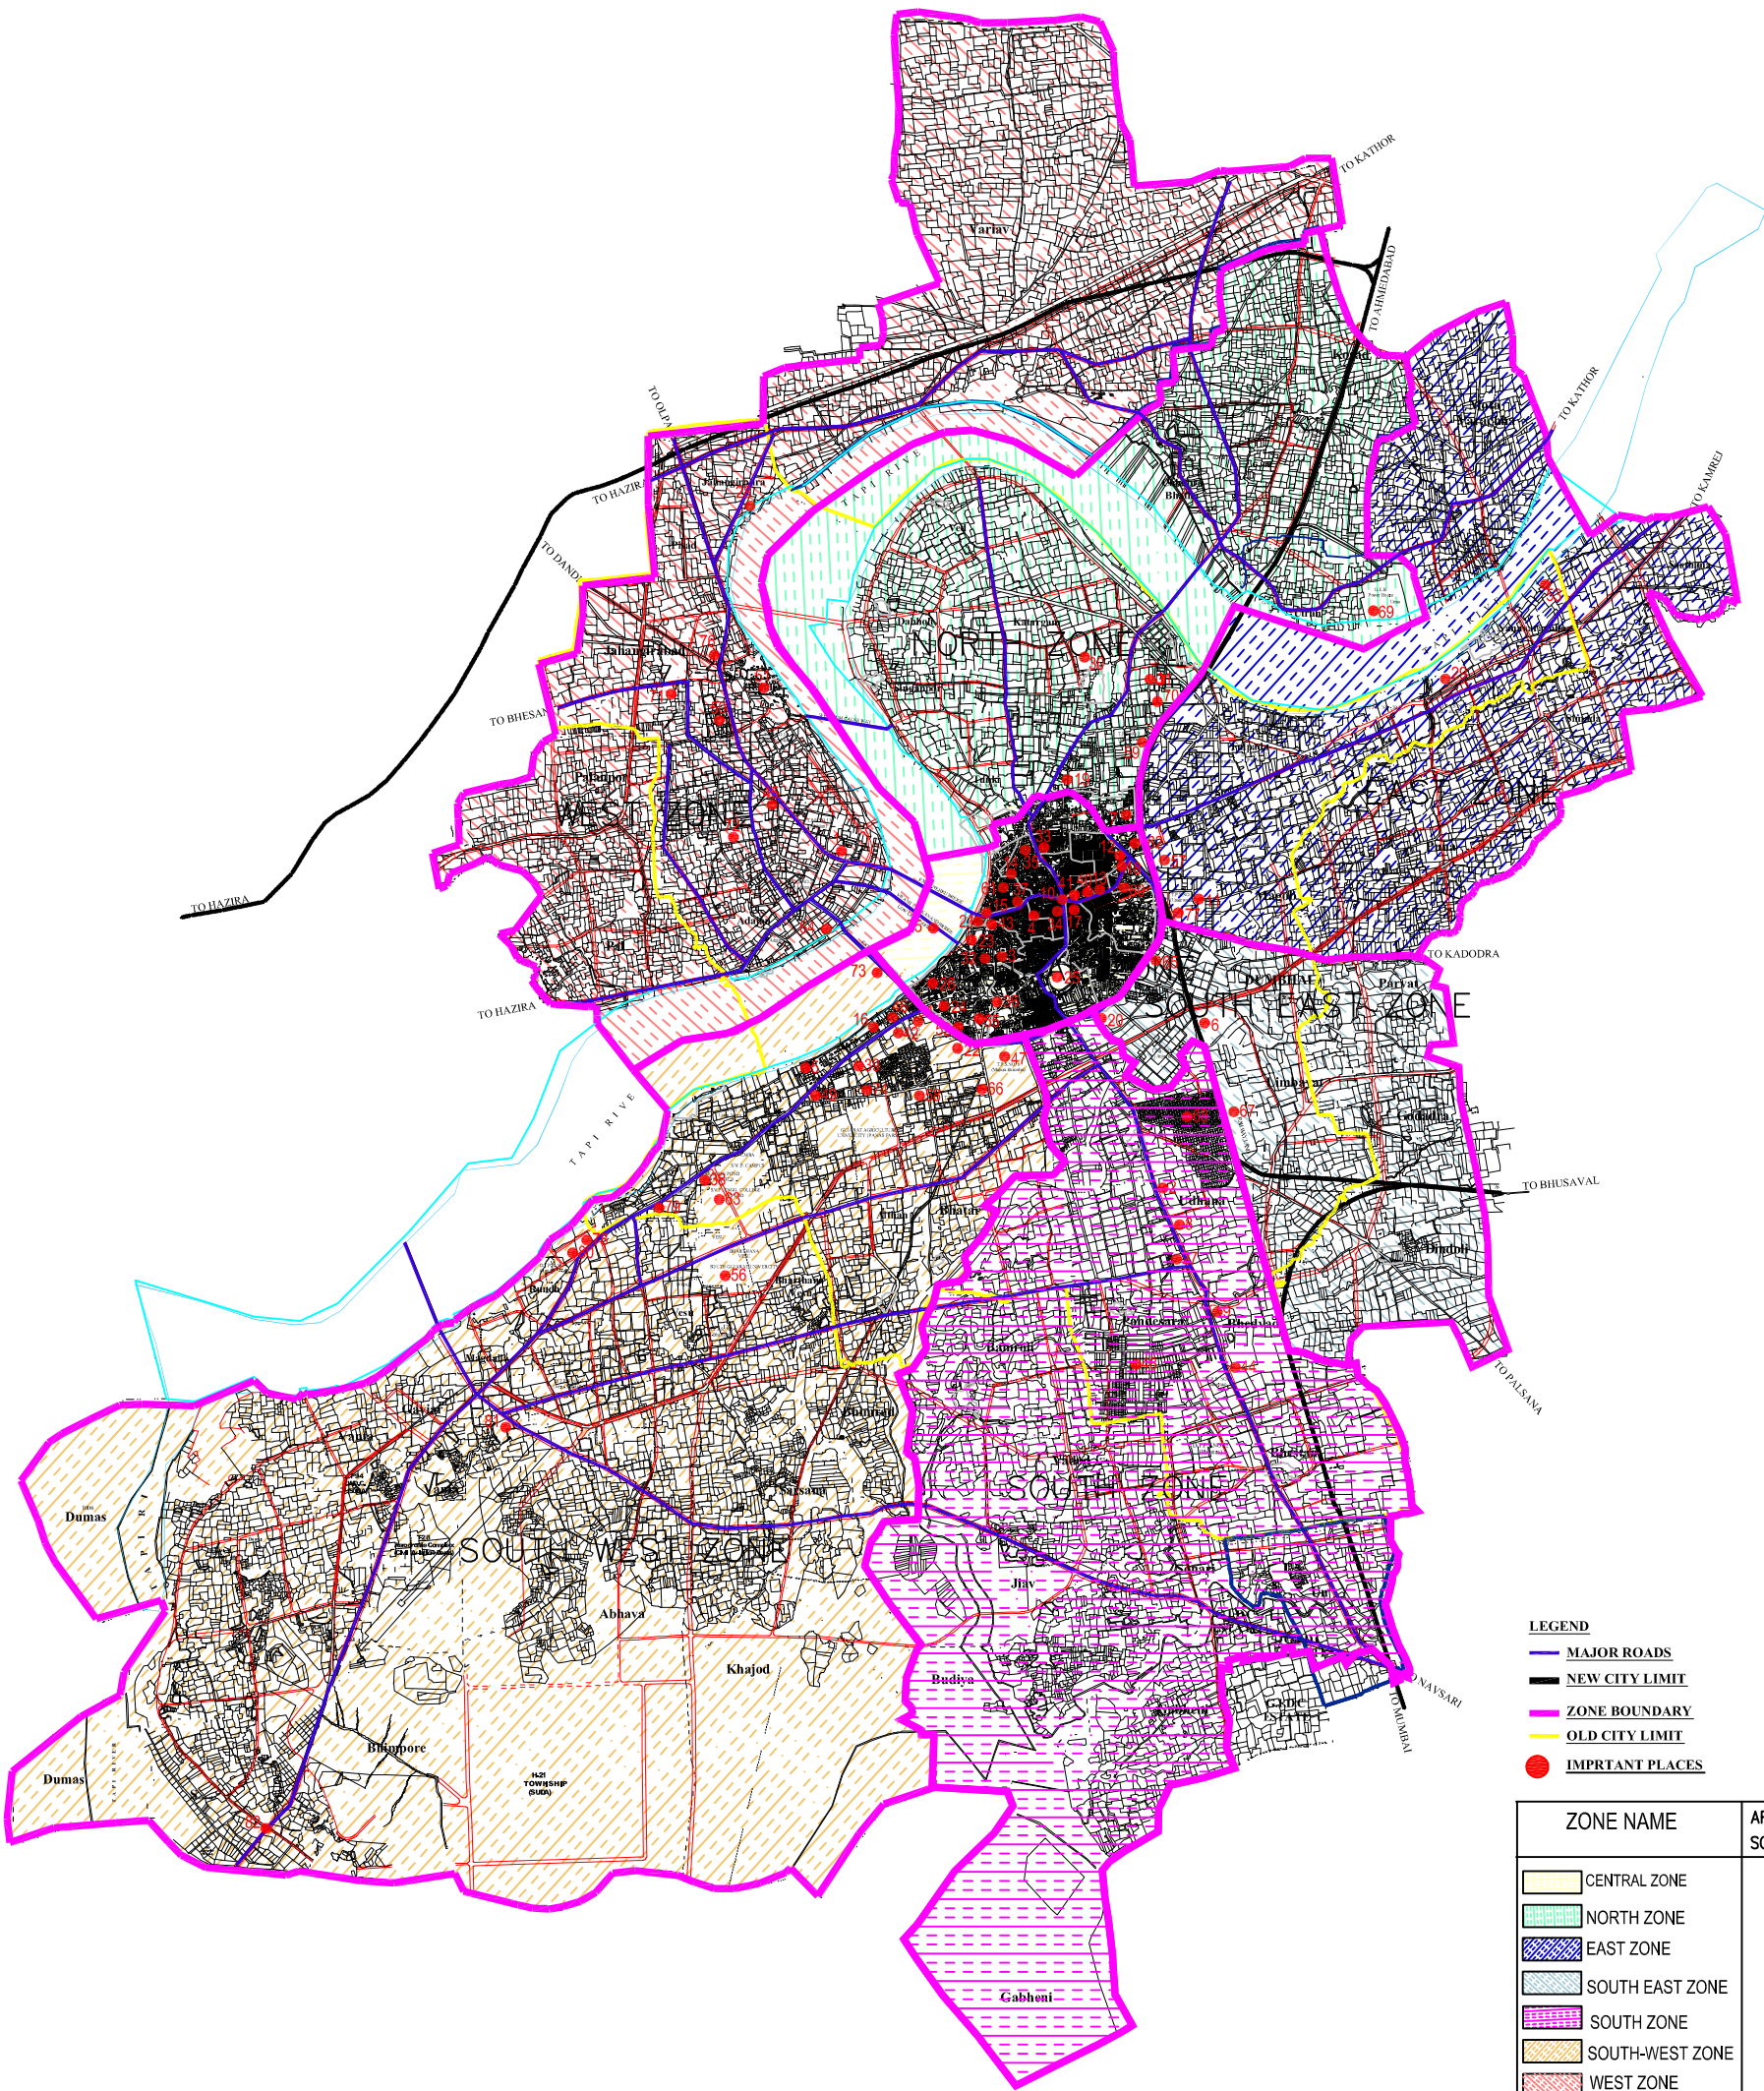

SURAT CITY MAP

1. **IMPORTANT PLACES**
1. ADAJAN ST. DEPOT.
  2. ADARSH CHEMICAL.
  3. AGAM-MANDIR.
  4. AMBAJI BALAJI TEMPLE.
  5. AMBIKA NIKETAN TEMPLE.
  6. ANJANA SEWAGE DISPOSAL PLANT.
  7. AURVEDIK HOSPITAL.
  8. BARODA RAYON CORPORATION.
  9. BATLI BOI COMPANY.
  10. BHAGOL JUNCTION.
  11. BOMBAY MARKET.
  12. CENTRAL BUA STATION.
  13. CENTRAL POST TELEGRAM OFFICE.
  14. CHINTAMANI DERASAR.
  15. CHOWK JUNCTION.
  16. CIRCUIT HOUSE.
  17. CLOCK TOWER.
  18. DELHI GATE.
  19. DUTCH CEMETRY.
  20. FIRE STATION MAN DARWAJA.
  21. FORT.
  22. GANDHI ENGG. COLLEGE & I.T.I.
  23. GANDHI GARDEN & RANGUPVAN.
  24. GANDHI SMRUTI HALL.
  25. GOPITALAO.
  26. GOVT.MULTI STORY BUILDING.
  27. GUJRAT TRUCK.
  28. HARI OHM ASHRAM.
  29. HEAD WATER WORKS VARACHHA.
  30. KANTARESHWAR MAHADEV TEMPLE.
  31. KATARGAM G.I.D.C. ESTATE.
  32. KHAWAJA DANA SAHEB DARGAH.
  33. KHAWAJA DIDAR DARGAH.
  34. KHAWAJA MADNI DARGAH.
  35. KHAWAJA SAFAR SULEMANI SAHEB DARGAH.
  36. KSHETRAPAL TEMPLE.
  37. LAL GATE.
  38. LAKE VIEW GARDEN PIPLOD.
  39. LOURDS CONVENT SCHOOL.
  40. MAHIDHARPURA POLICE STATION.
  41. MASKATI HOSPITAL.
  42. M.T.B. ARTS, SCIENCE 7 COMM. COLLEGE.
  43. MUSEUM & PLANETORIUM.
  44. NAVIN FLOURINE.
  45. NAVYUG COLLEGE.
  46. NEHRU GARDEN & SWIMMING POOL.
  47. NEW CIVIL HOSPITAL.
  48. PANESARA G.I.D.C.
  49. PARLE POINT.
  50. RAMNAGAR.
  51. RANDE MOTI MASJID.
  52. R.T.O. OFFICE.
  53. SARTHANA NATURE PARK.
  54. SEVENTH DAY HOSPITAL.
  55. SNEHMILAN GARDEN.
  56. VEER NARMAD S.G. UNI.
  57. S.T. DEPOT.
  58. ST.XAVER'S SCHOOL.
  59. SUMUL DAIRY.
  60. TORRENT POWER SEC COMPANY.
  61. SURAT MUNICIPAL CORPORATION.
  62. SURAT RAILWAY STATION.
  63. S.V.N.I.T. ENGINEERING COLLEGE.
  64. SWAMINARAYAN TEMPLE.
  65. TEXTILE MARKET.
  66. T.V. RELAY STATION.
  67. UDHNA RAILWAY STATION.
  68. UDHNA UDHYOG NAGAR.
  69. UTRAN POWER STATION.
  70. WATER SUPPLY DIST.CENTRE(KATARGAM)
  71. WATER SUPPLY DIST.CENTRE(RANDER)
  72. WATER SUPPLY DIST.CENTRE(JOGANI NAGAR)
  73. SARDAR BRIDGE.
  74. INDOOR STADIUM.
  75. SWAMI VIVEKANAND BRIDGE.
  76. SUBHASH GARDEN.
  77. SMIMER HOSPITAL.
  78. HAVELI TEMPLE.
  79. RAJHANSH CINEMA.
  80. VELENTINE CINEMA.
  81. CITY PLUS CINEMA.
  82. LANGAR-DUMAS.

1. **LEGEND**
2. MAJOR ROADS
   - NEW CITY LIMIT
   - ZONE BOUNDARY
   - OLD CITY LIMIT
   - IMPRTANT PLACES

ZONE NAME	AREA IN SQ.KM.
CENTRAL ZONE	08.18
NORTH ZONE	36.363
EAST ZONE	37.525
SOUTH EAST ZONE	19.492
SOUTH ZONE	61.764
SOUTH-WEST ZONE	111.912
WEST ZONE	51.279
TOTAL	326.515

GUIDE MAP OF SURAT CITY

SURAT MUNICIPAL CORPORATION

MUGLISARA, SURAT- 395008